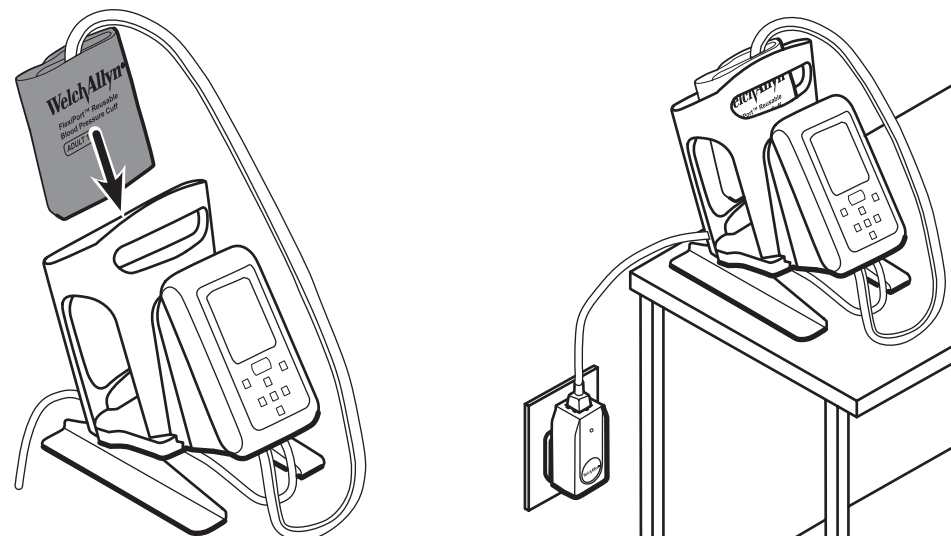

8

9

10

11

Welch Allyn Technical Support (www.welchallyn.com/support)

USA	+1 800 535 6663	Australia	+61 2 9638 3000	Canada	+1 800 561 8797	China	+86 21 6327 9631
	+1 315 685 4560	European Call Center	+353 46 90 67790	France	+33 155 69 58 49	Germany	+49 695 098 5132
Italy	+39 026 968 2425	Japan	+81 3 6383 0852	Latin America	+1 305 669 9003	Malaysia	+603 7875 3341
Netherlands	+31 202 061 360	Singapore	+65 6419 8100	South Africa	+27 11 777 7555	Spain	+34 917 499 357
Sweden	+46 85 853 6551	United Kingdom	+44 207 365 6780