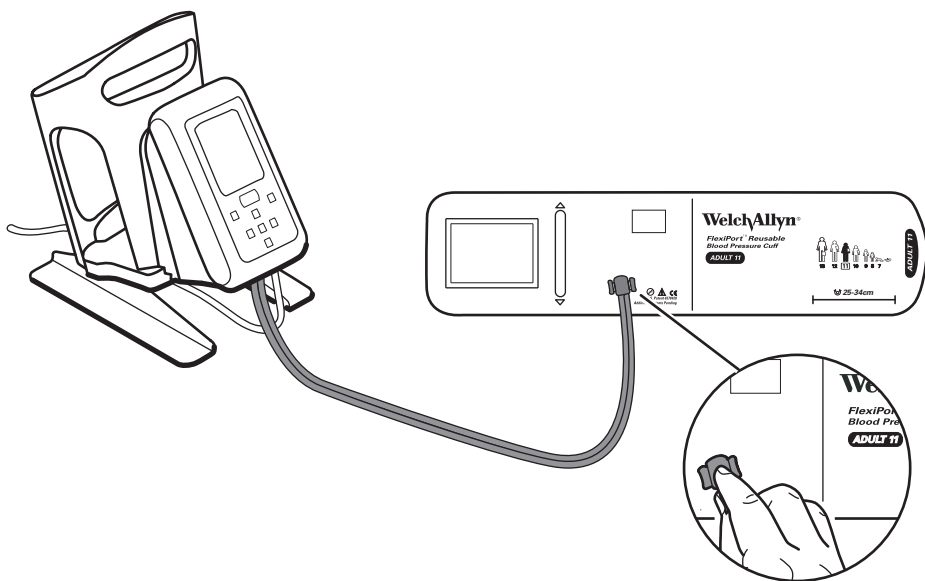

8

9

10

11

Welch Allyn Technical Support (www.welchallyn.com/support)

USA	+1 800 535 6663	Australia	+61 2 9638 3000	Canada	+1 800 561 8797	China	+86 21 6327 9631
	+1 315 685 4560	European Call Center	+353 46 90 67790	France	+33 155 69 58 49	Germany	+49 695 098 5132
Italy	+39 026 968 2425	Japan	+81 3 6383 0852	Latin America	+1 305 669 9003	Malaysia	+603 7875 3341
Netherlands	+31 202 061 360	Singapore	+65 6419 8100	South Africa	+27 11 777 7555	Spain	+34 917 499 357
Sweden	+46 85 853 6551	United Kingdom	+44 207 365 6780